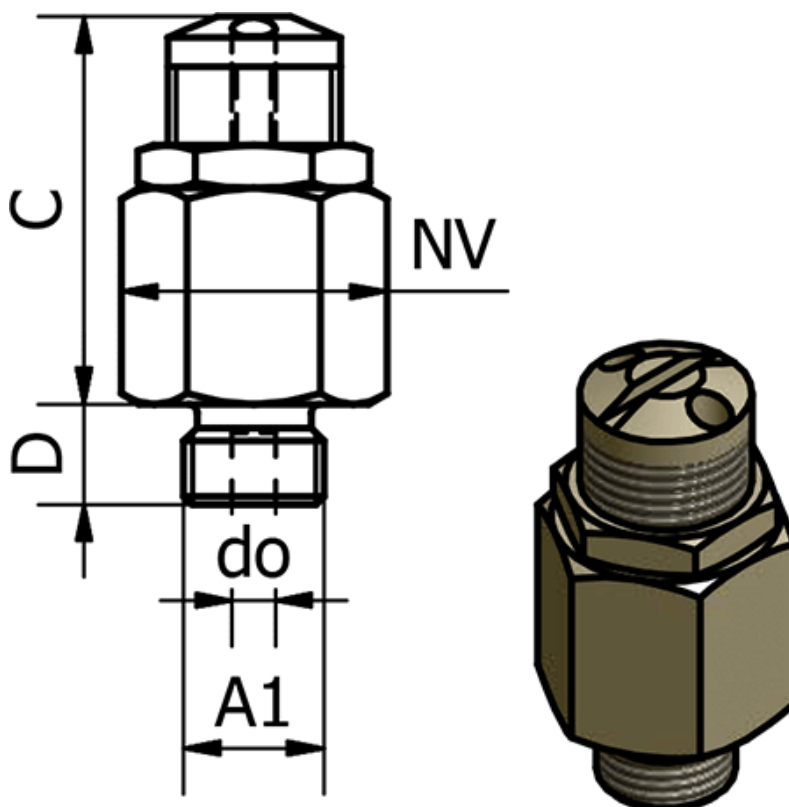

# Data Sheet

Article number: 58621813Es

Description: Mini safety valve 218.13-Es, - G 1/8"

## Measures

C	= 27
D	= 7
do	= 3
NV	= 16
Set pressure	= 6 - 12 bar
Thread A1	= G 1/8"